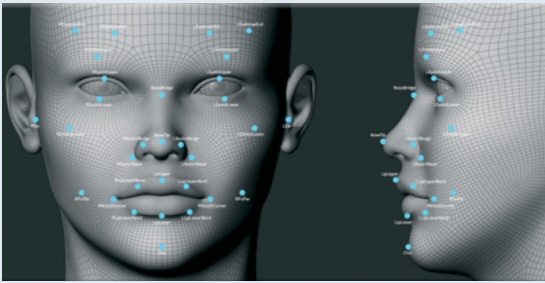

Discretion. It's just as important as reliability.

BI SL2™

BI 
a  Group Company®

Breathalyzer with Adaptive Facial Recognition™ technology and cellular service for real-time testing.

Advanced Technology, Simplified.

BI SL2™

- Adaptive Facial Recognition™ Technology “learns” gradual facial changes over time, comparing test photo to a gallery of previous images to compare
- Slim pocket-sized profile weighs in at 8.7 ounces
- Court admissible
- Real-time client photo and BrAC results
- Officers can send random and scheduled test notifications by alerting the client’s phone
- LCD screen makes directions clear and simple to follow
- Client photo, location and test results are wirelessly transmitted in real-time via GPS and cellular connection
- The powerful Lithium-ion rechargeable battery has a battery life of 5+ days
- Sensor accuracy: +/- .010 BrAC